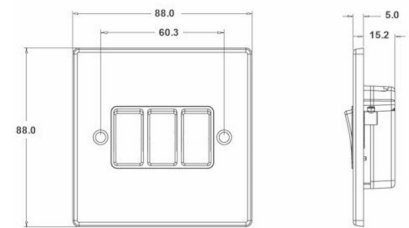

#### Item Image

#### Dimensions

**Hamilton®**  
HARTLAND  
R23  
2 Way Rocker

Primary Range	Hartland
Insert Type	3 gang 10AX 2 Way Rocker
Insert Colour	Bright Chrome/Black
EAN13 Barcode	5017503236237
Commodity Code	85363010
Luckins TSI	385551889
Dimensions(Nominal)	Single: Height = 88.0mm Width = 88.0mm Depth = 5.0mm
Weight	122 GR
Switched Poles	Single
Current Rating	10AX
Voltage	220/250V AC
Maximum Load	10 Amp inductive
Mains Frequency	50Hz
IP Rating	IP2XD
Contact Gap Minimum	3mm
Terminal Capacity 1	5x1mm <sup>2</sup>
Terminal Capacity 2	4x1.5mm <sup>2</sup>
Terminal Capacity 3	1x2.5mm <sup>2</sup>
Terminal Capacity 4	1x4mm <sup>2</sup> Multi-strand
Terminal Capacity 5	1x6mm <sup>2</sup>
Earth Terminal Capacity 1	5x1mm <sup>2</sup>
Earth Terminal Capacity 2	4x1.5mm <sup>2</sup>
Earth Terminal Capacity 3	3x2.5mm <sup>2</sup>
Earth Terminal Capacity 4	1x4mm <sup>2</sup> Multi-strand
Earth Terminal Capacity 5	1x6mm <sup>2</sup>
Product Class 1	Must be earthed
Ambient Operating Temperature	-5° to +40°C
Recommended Location	Internal Use Only
Maximum Installation Altitude	2000m