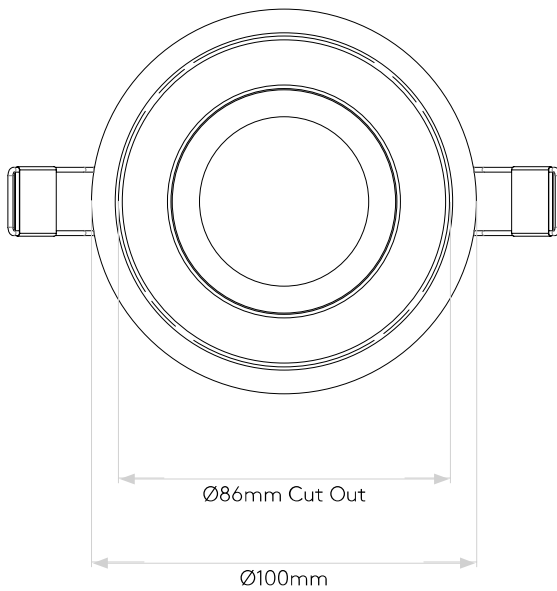

Product Elevations

astro

Please note that some dimensions may vary slightly due to manufacturing tolerances, this includes cable entry and fixing holes

Veuillez noter que certaines dimensions peuvent varier légèrement en raison des tolérances de fabrication, y compris l'entrée de câble et les trous de fixation.

Bitte beachten Sie, dass die Maße Fertigungstoleranzen unterliegen und daher in geringem Umfang von der angegebenen Größe abweichen können.

Si prega notare che possono esserci piccole variazioni in alcune dimensioni dovute alle tolleranze di produzione, queste includono l'ingresso del cavo e i