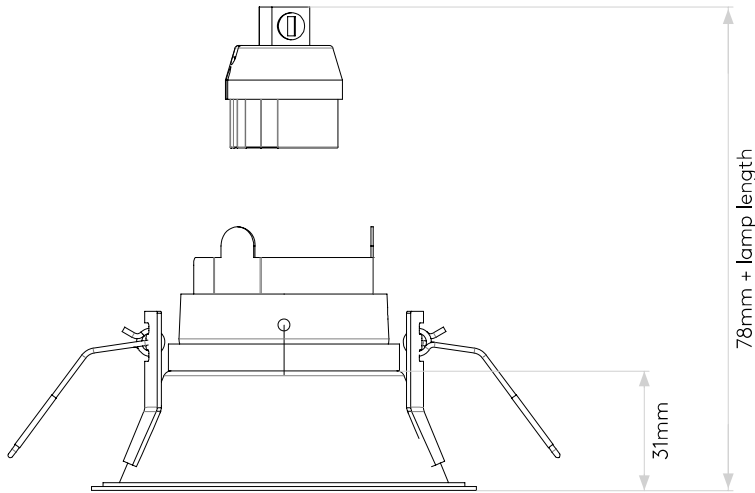

Product Elevations

astro

Please note that some dimensions may vary slightly due to manufacturing tolerances, this includes cable entry and fixing holes

Veuillez noter que certaines dimensions peuvent varier légèrement en raison des tolérances de fabrication, y compris l'entrée de câble et les trous de fixation.

Bitte beachten Sie, dass die Maße Fertigungstoleranzen unterliegen und daher in geringem Umfang von der angegebenen Größe abweichen können.

Si prega notare che possono esserci piccole variazioni in alcune dimensioni dovute alle tolleranze di produzione, queste includono l'ingresso del cavo e i