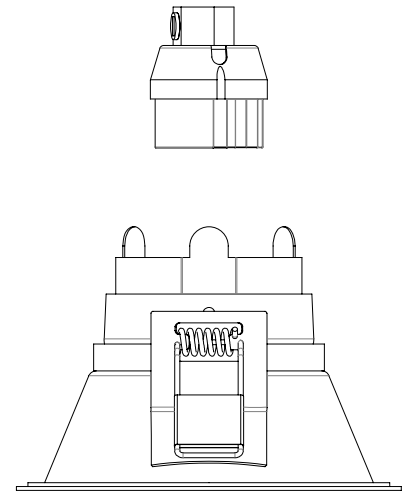

Product Elevations

astro

Please note that some dimensions may vary slightly due to manufacturing tolerances, this includes cable entry and fixing holes

Veuillez noter que certaines dimensions peuvent varier légèrement en raison des tolérances de fabrication, y compris l'entrée de câble et les trous de fixation.

Bitte beachten Sie, dass die Maße Fertigungstoleranzen unterliegen und daher in geringem Umfang von der angegebenen Größe abweichen können.

Si prega notare che possono esserci piccole variazioni in alcune dimensioni dovute alle tolleranze di produzione, queste includono l'ingresso del cavo e i